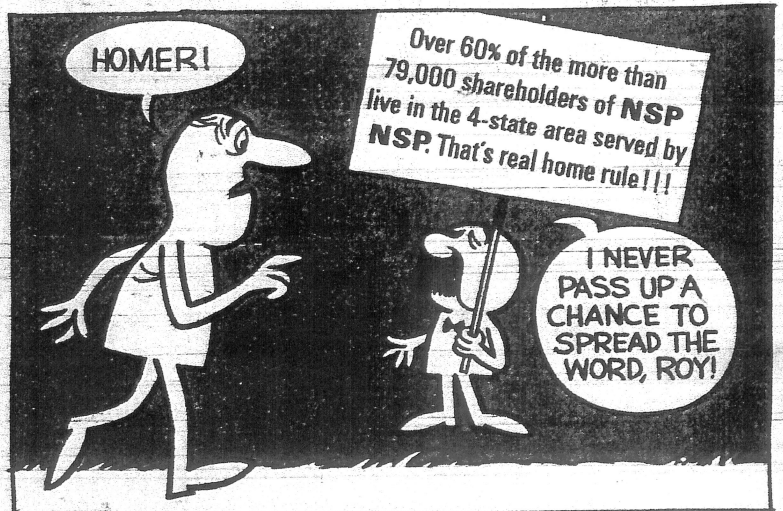

# HOMER & ROY

Over 60% of the more than 79,000 shareholders of NSP live in the 4-state area served by NSP. That's real home rule!!!

NORTHERN STATES POWER COMPANY... OWNED BY OVER 79,000 SHAREHOLDERS AND SERVING MORE THAN 600 COMMUNITIES IN MINNESOTA, NORTH DAKOTA, SOUTH DAKOTA AND WISCONSIN